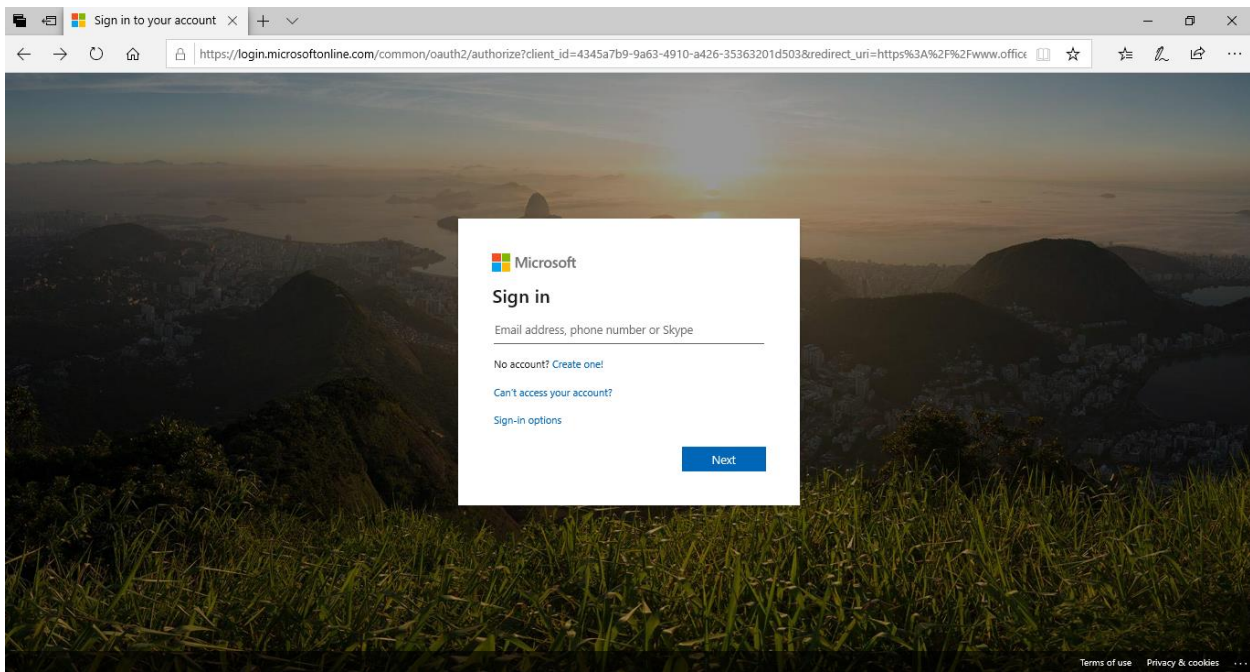

https://login.microsoftonline.com/

Login with your email address and your school computer password

If you need your password resetting, email from other email like Parent/Carer

reset@astrenetherwood.org

Sending your first name, Surname and current year group