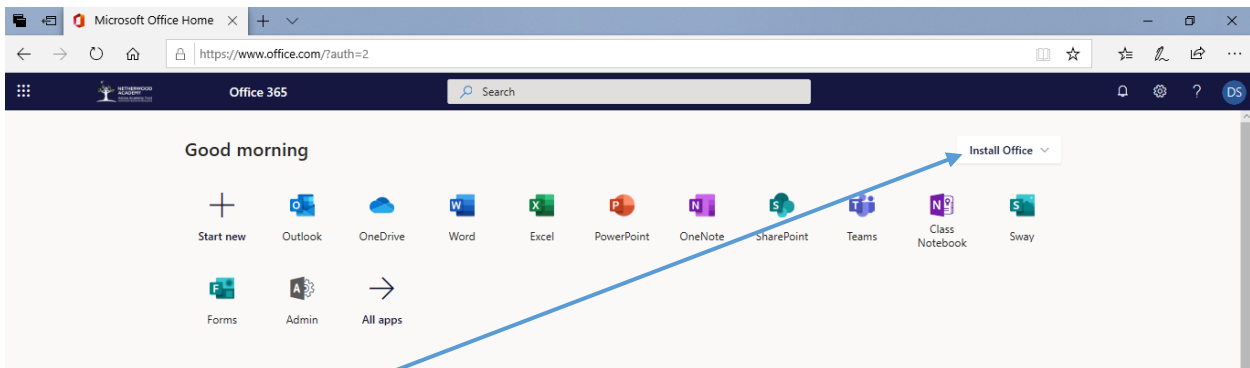

https://login.microsoftonline.com/

Login with your email address and your school computer password

If you need your password resetting, email from other email like Parent/Carer

reset@astrenetherwood.org

Sending your first name, Surname and current year group

Click install office

Click office 365 apps

Follow instructions on screen